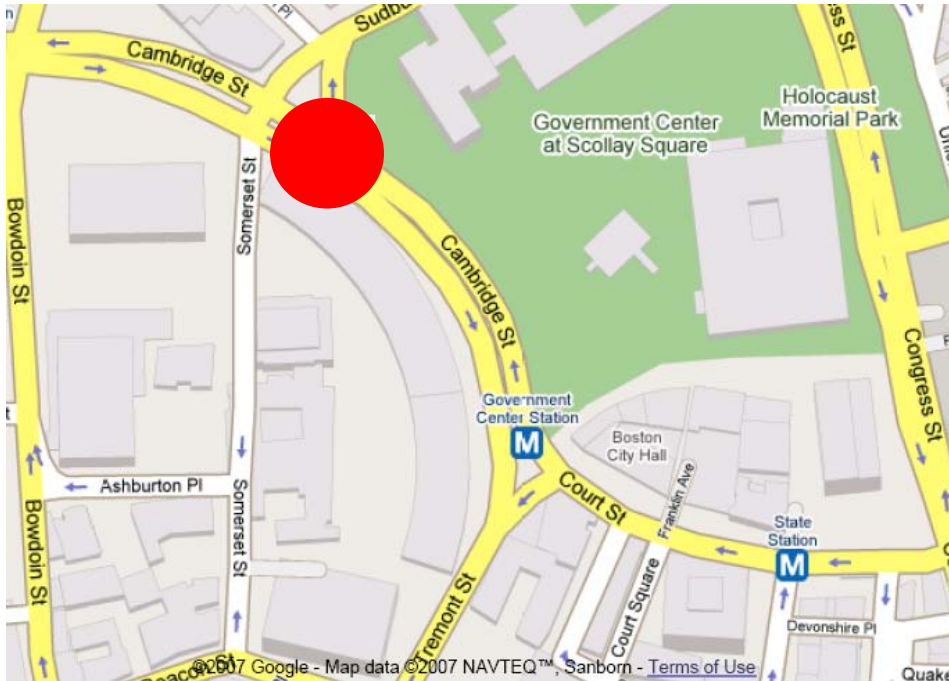

## DIRECTIONS TO ONE CENTER PLAZA

### BY PUBLIC TRANSPORTATION

Take the T to the green line Government Center stop.  
Out of the station, head NW towards Cambridge Street.  
Center Plaza is the large, curved building across the street.  
Once across the road, continue towards Cambridge Street.  
There is a large sign that reads "1 Center Plaza."

### FROM THE NORTH

93-South to exit 24B-A towards Government Center  
Turn Left at John F Fitzgerald Surface Road  
Turn Right at State Street for about 4/10 of a mile. At intersection with Congress Street, State Street becomes Court Street. Continue on this and bear right to continue on Cambridge Street.

### FROM THE SOUTH

93-North to exit 23 Government Center  
Slight Right at North Street  
Quick Left at Congress Street  
Turn Right at State Street for about 4/10 of a mile. At intersection with Congress Street, State Street becomes Court Street. Continue on this and bear right to continue on Cambridge Street.